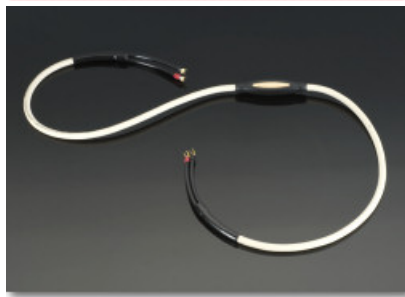

HOME

PRODUCTS

**RESOURCES
AND DEALER
LOCATOR
ABOUT US**

**DESIGN AND
TECHNOLOGY**

WHAT'S NEW

Redesigned with MM2 Technology

(click to see larger photo)

MusicWave Plus Speaker Cable

(Printer Friendly Version)

Plus is one of the most popular levels in our line, and MusicWave Plus is the logical upgrade for music lovers who want to graduate from the thinner gauge speaker wire they originally bought for their systems. It is available in banana, spade, or special-order terminations. It is also available as a biwire cable with two sets of speaker cable tails on the speaker end of each channel.

As you go up the scale of performance within Transparent's range, each increase in level means higher quality parts, more exacting placement of the components in the network, and more testing during assembly. As a result, MusicWave Plus has heftier cable construction and networks that transfer bass frequencies more accurately and reject more noise than MusicWave. In its new MM2-updated configuration, MusicWave Plus has less noise, more musical impact, more expansive listening space, and greater low-level resolution than the previous generation.

MusicWave Plus is a great investment to insure that your cables will keep up with future system improvements, too. Plus is eligible for the Transparent Upgrade Program. You will be able to trade your Plus cables in toward new cables that are one or more performance levels higher at a later date and retain 70% of the value of your Plus cables in the upgrade process!

Read more about the exciting achievements of [MM2 Technology](#) and how it enhances the performance of every audio cable in our range.

[Top](#)